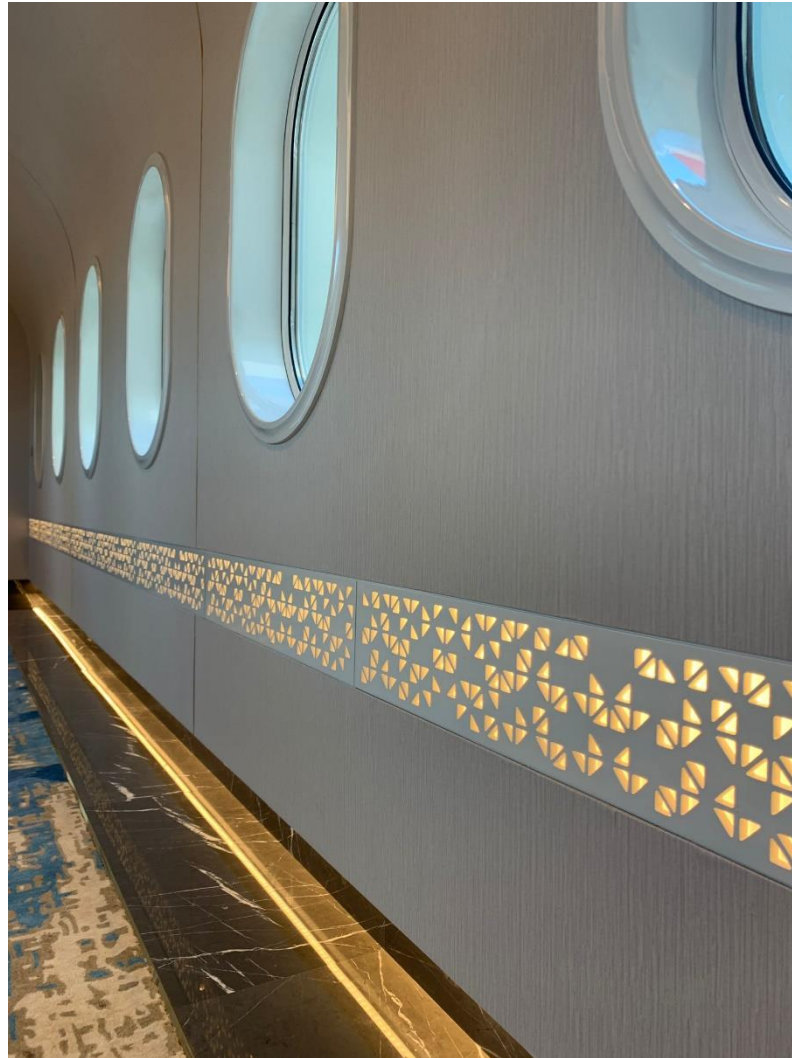

SAKHIR AIR BASE, BAHRAIN

Erwin and the team set about re-designing this
Corporate project

A soft palette of light woods combine with luxurious
accent and shades

UPDATED SEPTEMBER 30, 2022

VIP LOUNGE

UPDATED SEPTEMBER 30, 2022