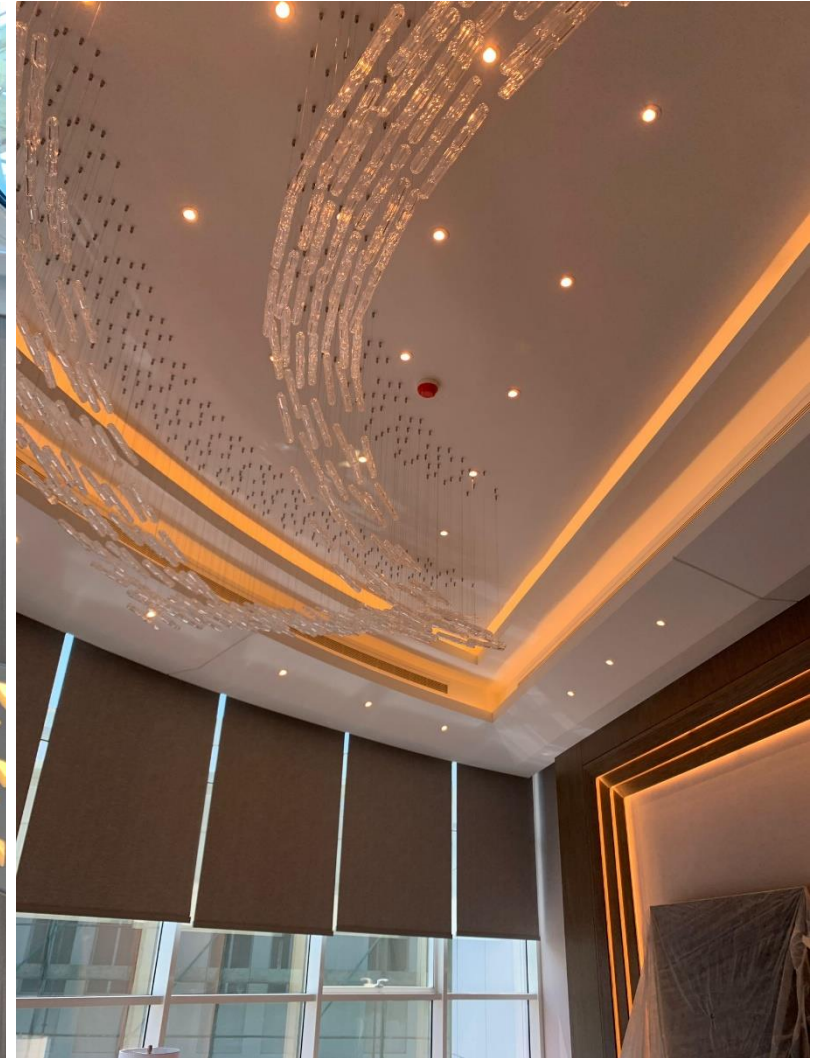

SAKHIR AIR BASE, BAHRAIN

Erwin and the team set about re-designing this
Corporate project

A soft palette of light woods combine with luxurious
accent and shades

UPDATED SEPTEMBER 30, 2022

VIP LOUNGE

UPDATED SEPTEMBER 30, 2022