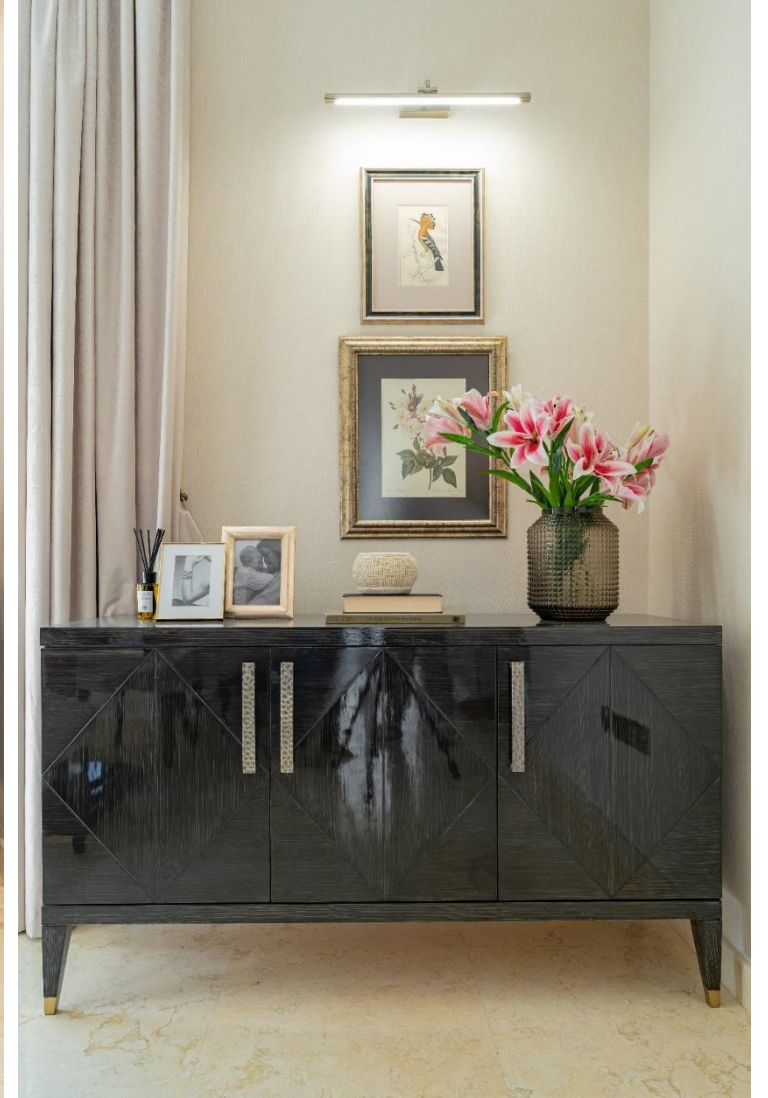

UPDATED SEPTEMBER 30, 2022